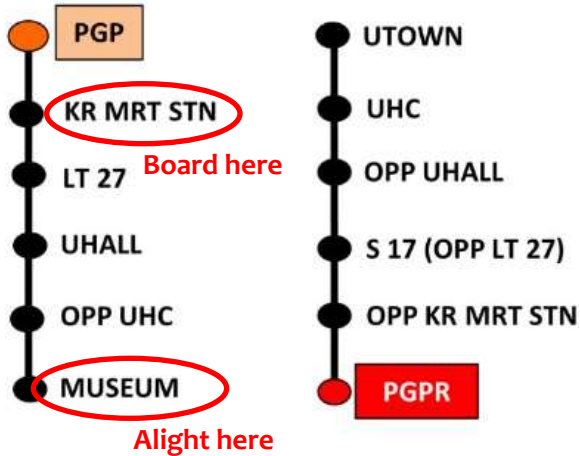

## BUS D2

4 take **Bus D2** & alight  
at the 4<sup>th</sup> bus stop:  
**NUS Museum**

## Bus stop: NUS Museum

Walk along the road  
heading to **University  
Cultural Centre (UCC)**

## University Cultural Centre (UCC)

# BUS D2 route

D2

To  
KR MRT Station /UHC /  
UTown/ Opp KR MRT

(Term)	First Bus	Last Bus	(Vacation)	First Bus	Last Bus
Weekday	0715	2300	Weekday	0715	2300
Saturday	0720	2300	Saturday	0720	2300
Sunday/Public Holiday	0900	2300	Sunday/Public Holiday	0900	2300